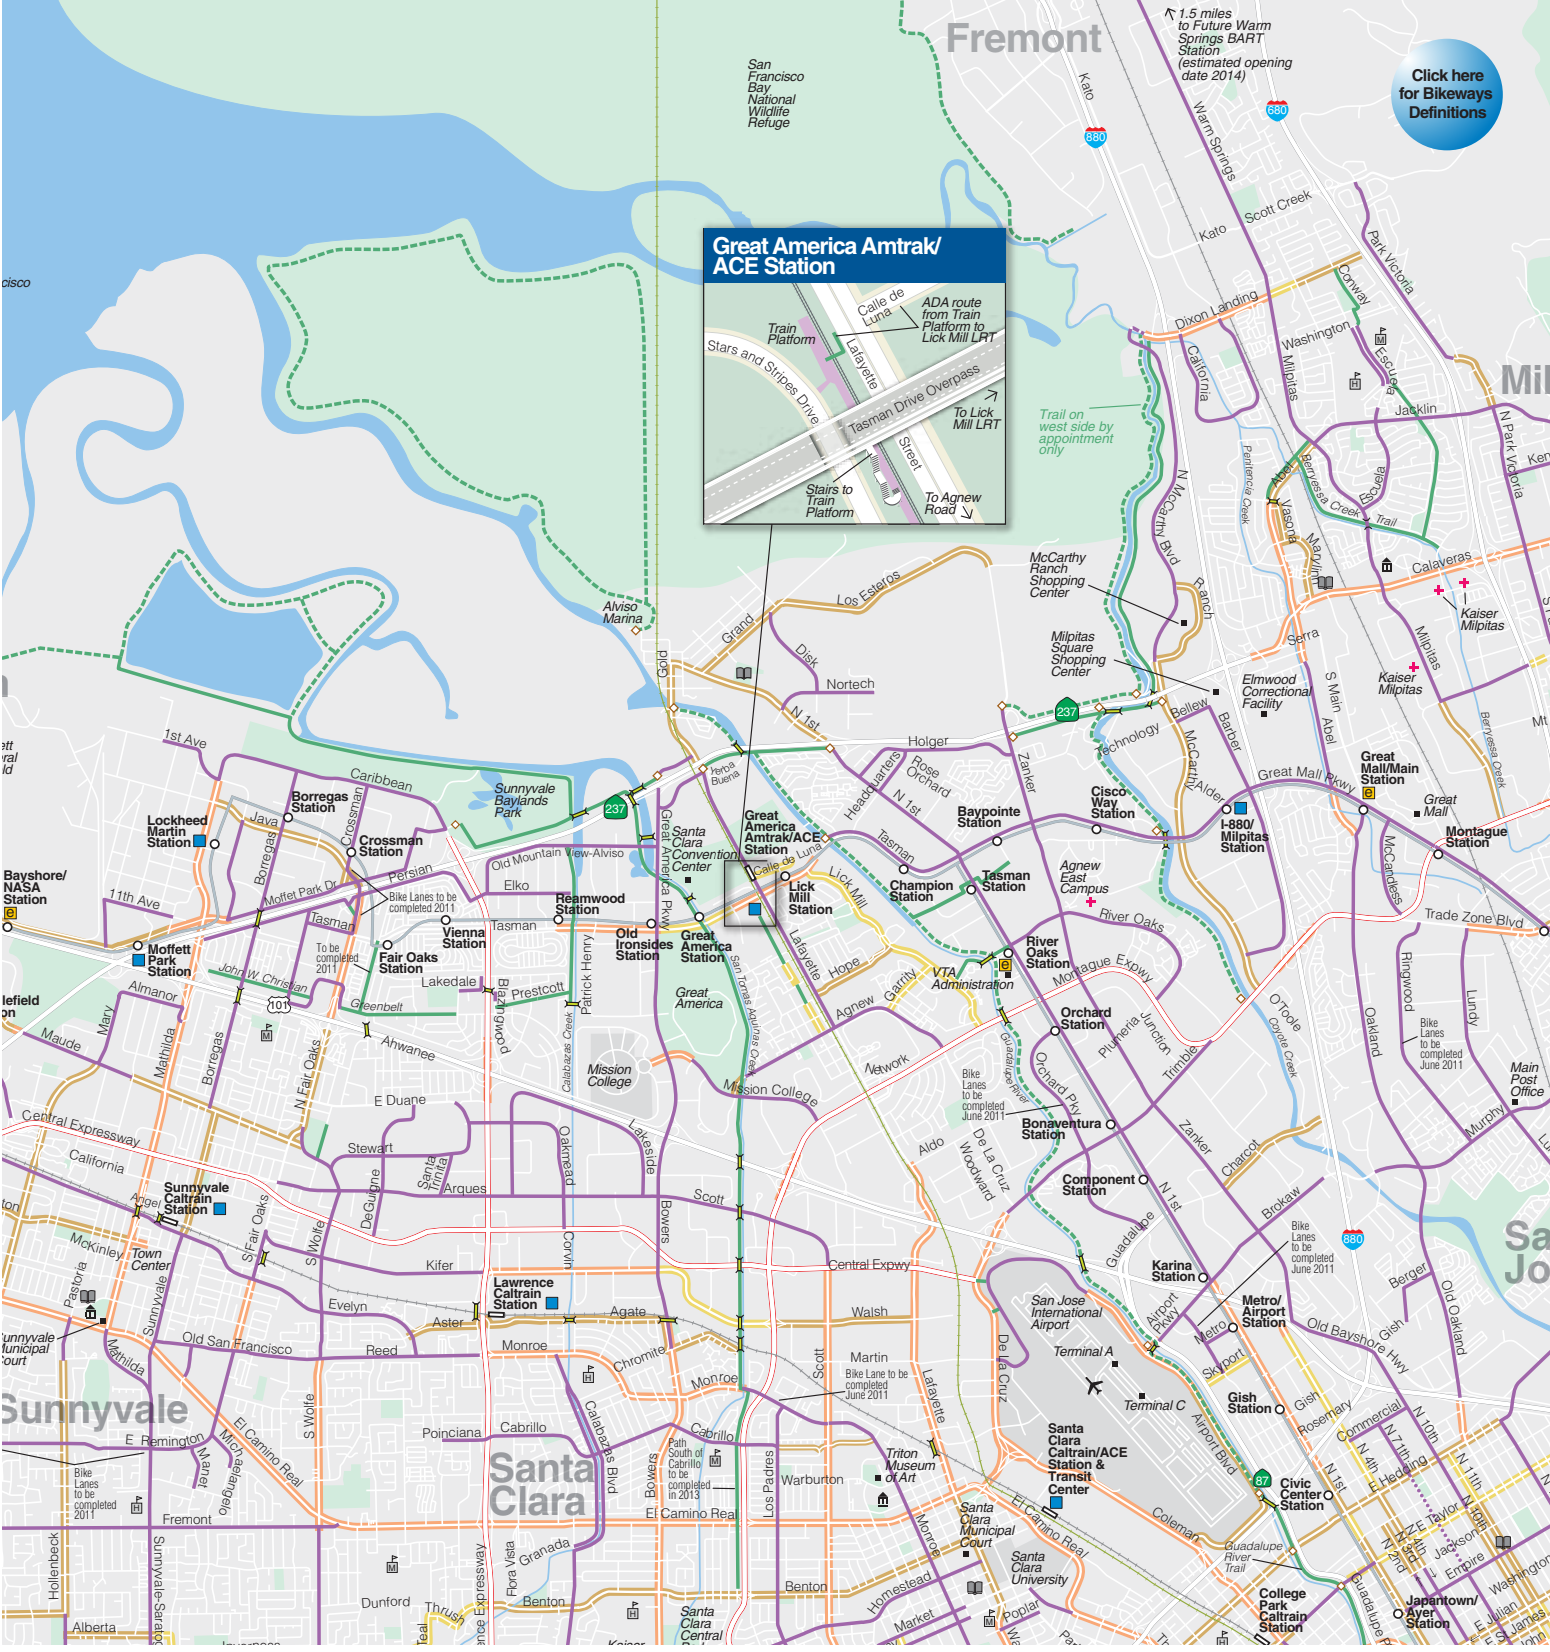

Bike Paths off street (Class I Bikeway)	Extreme Caution	Bike/Pedestrian Bridges/Undercrossings	VTA Light Rail & Station
Unpaved Paths	Alert	Access Points to Bike Paths	Caltrain
Bike Lanes on street (Class II Bikeway)	Moderate	Station/Park & Ride with Bike eLockers (need Smart Card)	Altamont Commuter Express/Capitol Corridor
Bike Route or Sharrow (Class III Bikeway)	Expressways (Bicycles permitted)	Station/Park & Ride with Bike Lockers	N
Bike Boulevards	Freeways (Bicycles prohibited)		0 1 km 1 mile

Great America Amtrak/ACE Station

This inset map provides a detailed view of the Great America Amtrak/ACE Station. It shows the Train Platform, ADA route from the platform to Lick Mill LRT, Tasman Drive Overpass, and stairs leading to the platform. The map also indicates the location of the station relative to the Lick Mill LRT and Agnew Road.

[Click here for Bikeways Definitions](#)